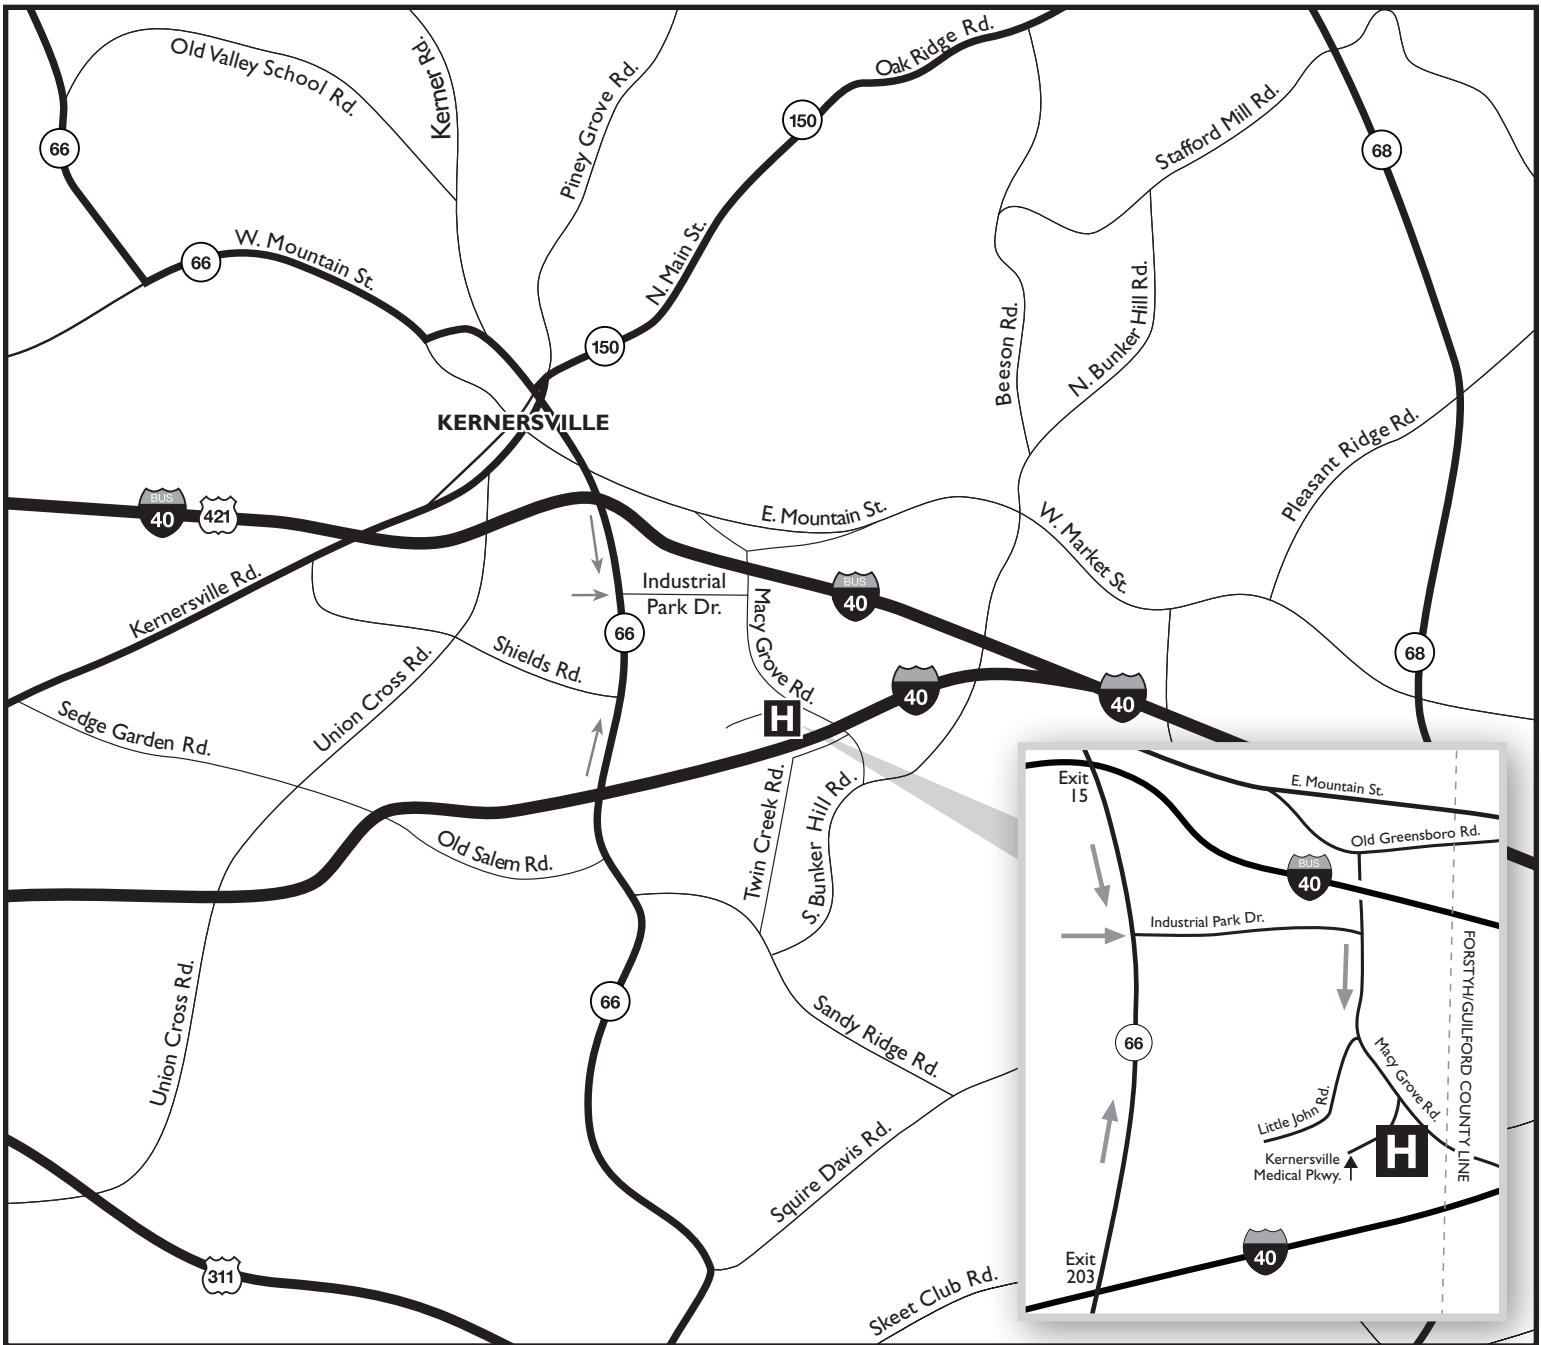

# TRAVEL DIRECTIONS

### If traveling from the downtown Kernersville area:

- Proceed south on Highway 66 for 0.8 miles past East Mountain Street.
- Turn left at Industrial Park Drive. Proceed to end of road for 0.8 miles.
- Turn right at Macy Grove Road. Proceed for 0.8 miles.
- Turn right at Kermersville Medical Parkway.
- Turn left to enter the hospital parking lot.

### If traveling using Business 40:

- Take exit 15 for Highway 66.
- Whether traveling from Greensboro or Winston-Salem, turn right at the end of your ramp onto Highway 66. Proceed south on Highway 66 for 0.6 miles.
- Turn left at Industrial Park Drive. Proceed to end of road for 0.8 miles.
- Turn right at Macy Grove Road. Proceed for 0.8 miles.
- Turn right at Kernersville Medical Parkway.
- Turn left to enter the hospital parking lot.

### If traveling using Interstate 40:

- Take Exit 203 for Highway 66.
  - If traveling from Greensboro, turn right.
  - If coming from Winston-Salem, turn left.
 Proceed north on Highway 66 for 1.3 miles.
- Turn right at Industrial Park Drive. Proceed to end of road for 0.8 miles.
- Turn right at Macy Grove Road. Proceed for 0.8 miles.
- Turn right at Kernersville Medical Parkway.
- Turn left to enter the hospital parking lot.